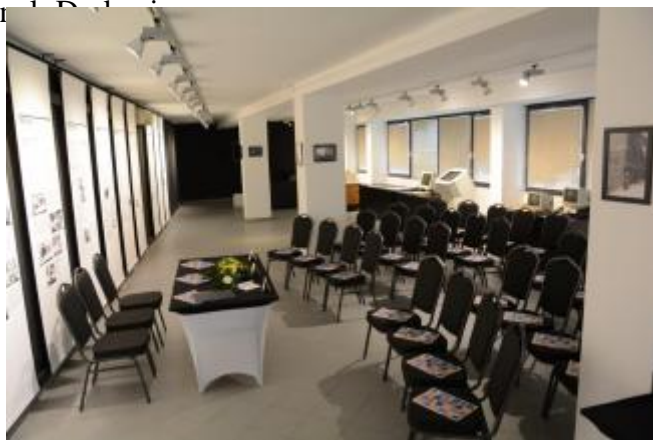

Exhibition Room on the 3rd floor

Floor area: 110 sqm

Capacity:

- theatre: 100 people

- standing reception: 100 people

Air-Conditioned

Option 1: Dining

[View PDF](#)